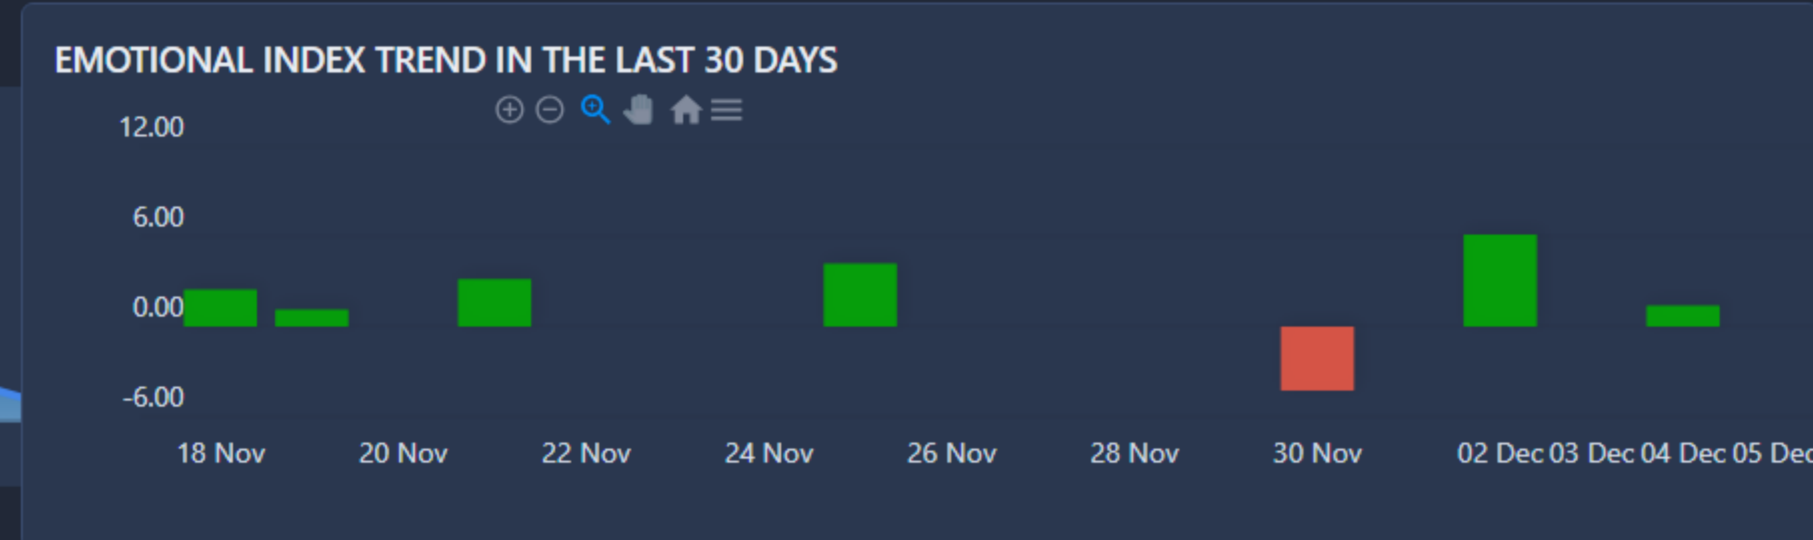

"sky sport doctor"

IN THE LAST 30 DAYS

WHAT HAPPENED IN THE LAST 30 DAYS

ARTICLES/POSTS
your query is getting few results...

VIEWS
4M

Web Posts
Social Posts

WEB CONTENT

26%

SOCIAL CONTENT

74%

EMOTIONAL INDEX IN THE LAST 30 DAYS

moderate positive

Positive mentions: 82%
Negative mentions: 18%

FAKE NEWS RADAR

0% high reliability
0% medium reliability
0% low reliability

GOOGLE SEARCH POSITIONING

Total articles displayed on the first page of Google search in the last 30 days

7

SOURCES

Mentions distribution across sources in the last 30 days

web	25.9%
facebook	22.2%
instagram	22.2%
linkedin	14.8%
twitter	14.8%