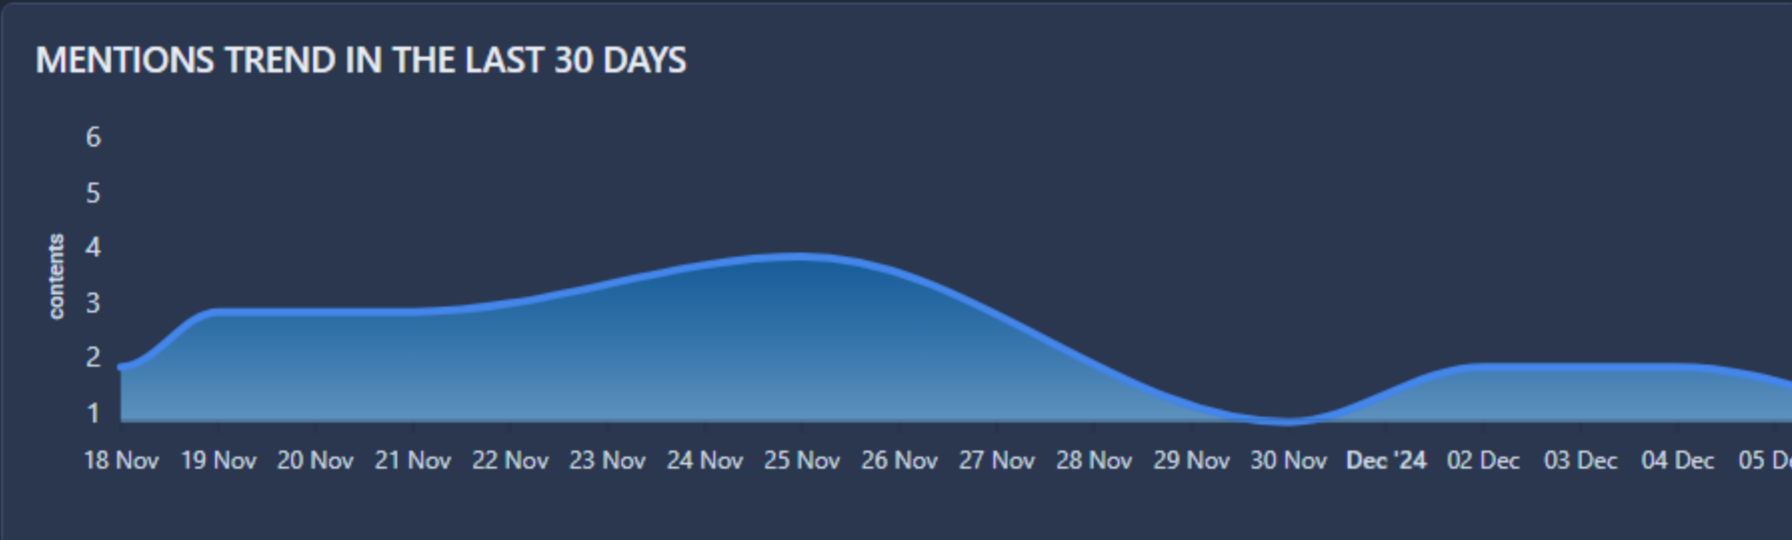

"sky sport doctor"

IN THE LAST 30 DAYS

WHAT HAPPENED IN THE LAST 30 DAYS

ARTICLES/POSTS
your query is getting few results...

VIEWS
4M

Web Posts
Social Posts

WEB CONTENT

26%

SOCIAL CONTENT

74%

EMOTIONAL INDEX IN THE LAST 30 DAYS

moderate positive

Positive mentions: 82%
Negative mentions: 18%

FAKE NEWS RADAR

0% high reliability
0% medium reliability
0% low reliability

GOOGLE SEARCH POSITIONING

Total articles displayed on the first page of Google search in the last 30 days

7

SOURCES

Mentions distribution across sources in the last 30 days

web	25.9%
facebook	22.2%
instagram	22.2%
linkedin	14.8%
twitter	14.8%